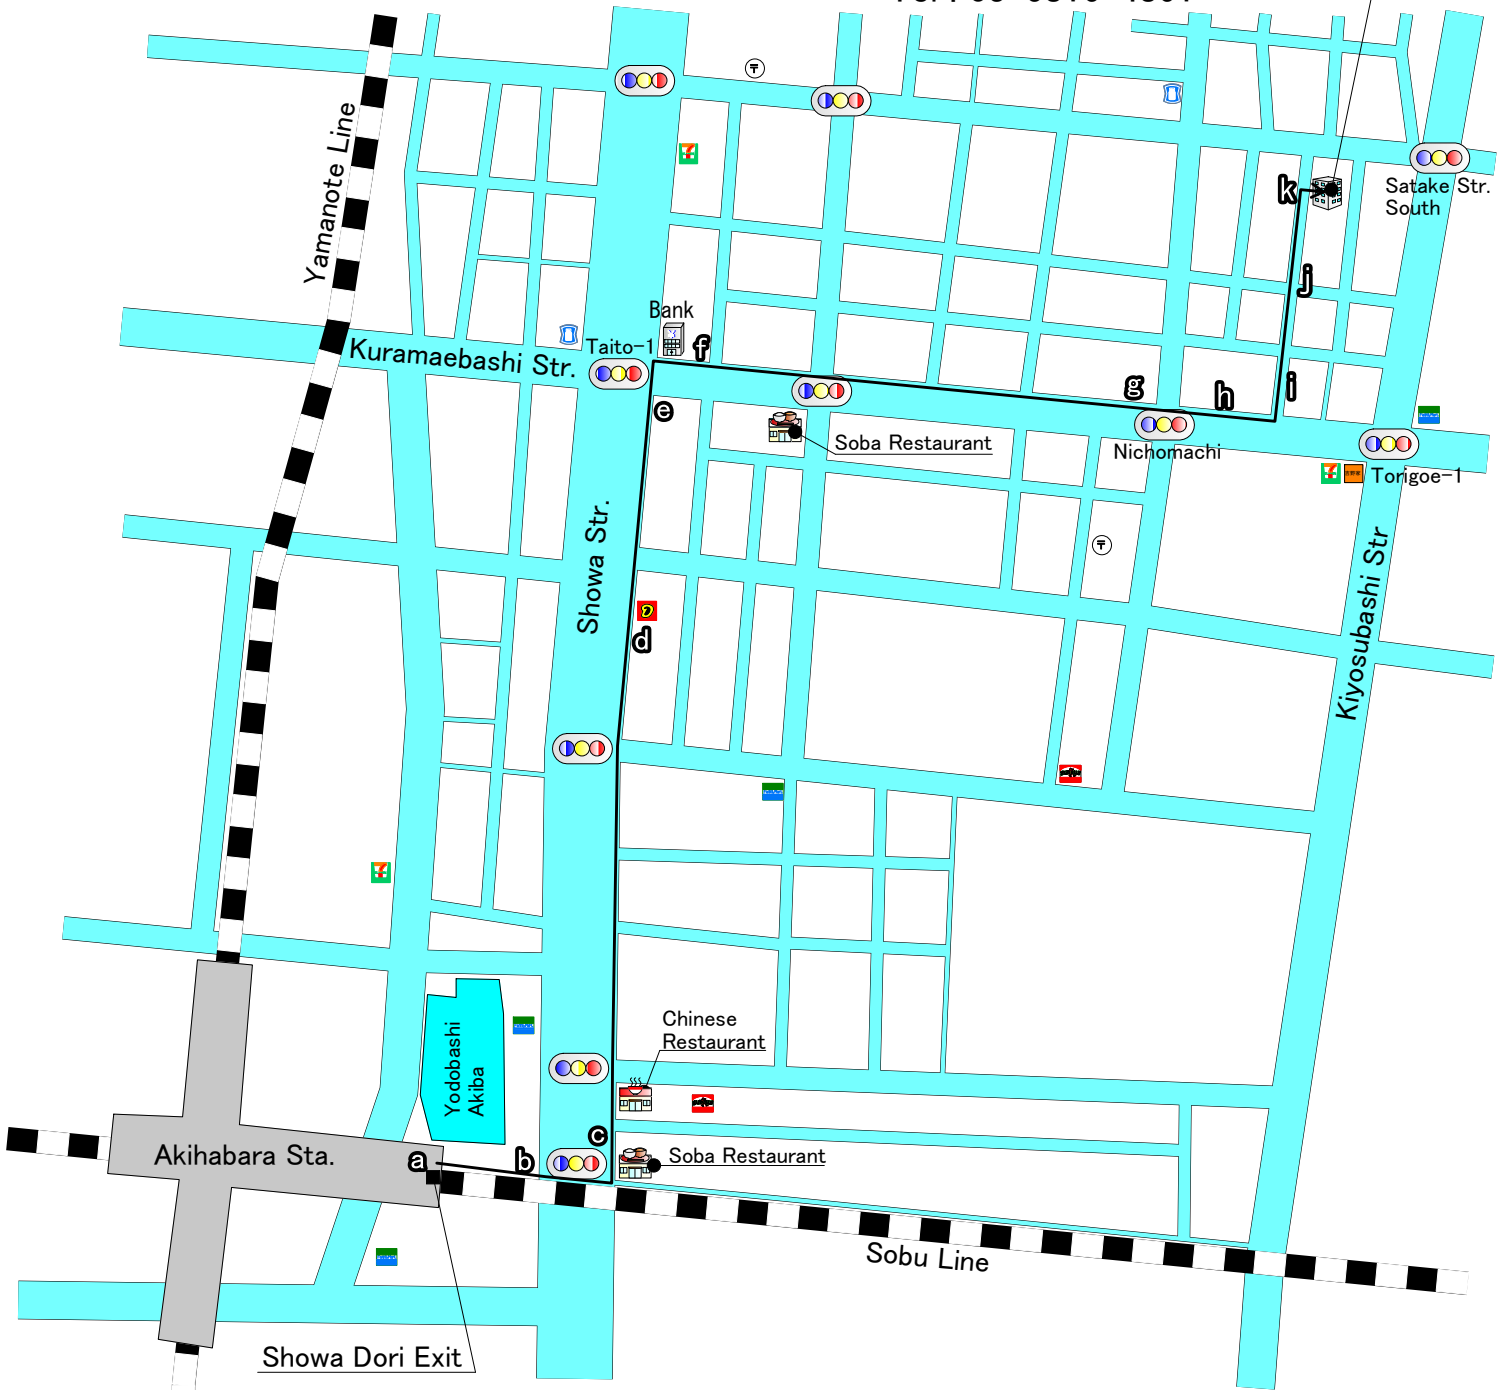

# From Akihabara Station to Intercultural Institute of Japan

Intercultural Institute of Japan  
2-20-9 Taito Taito-ku Tokyo  
Tel : 03-5816-4861

# From Akihabara Station Showa-dori Exit To Intercultural Institute of Japan ( Approx.1.2km )